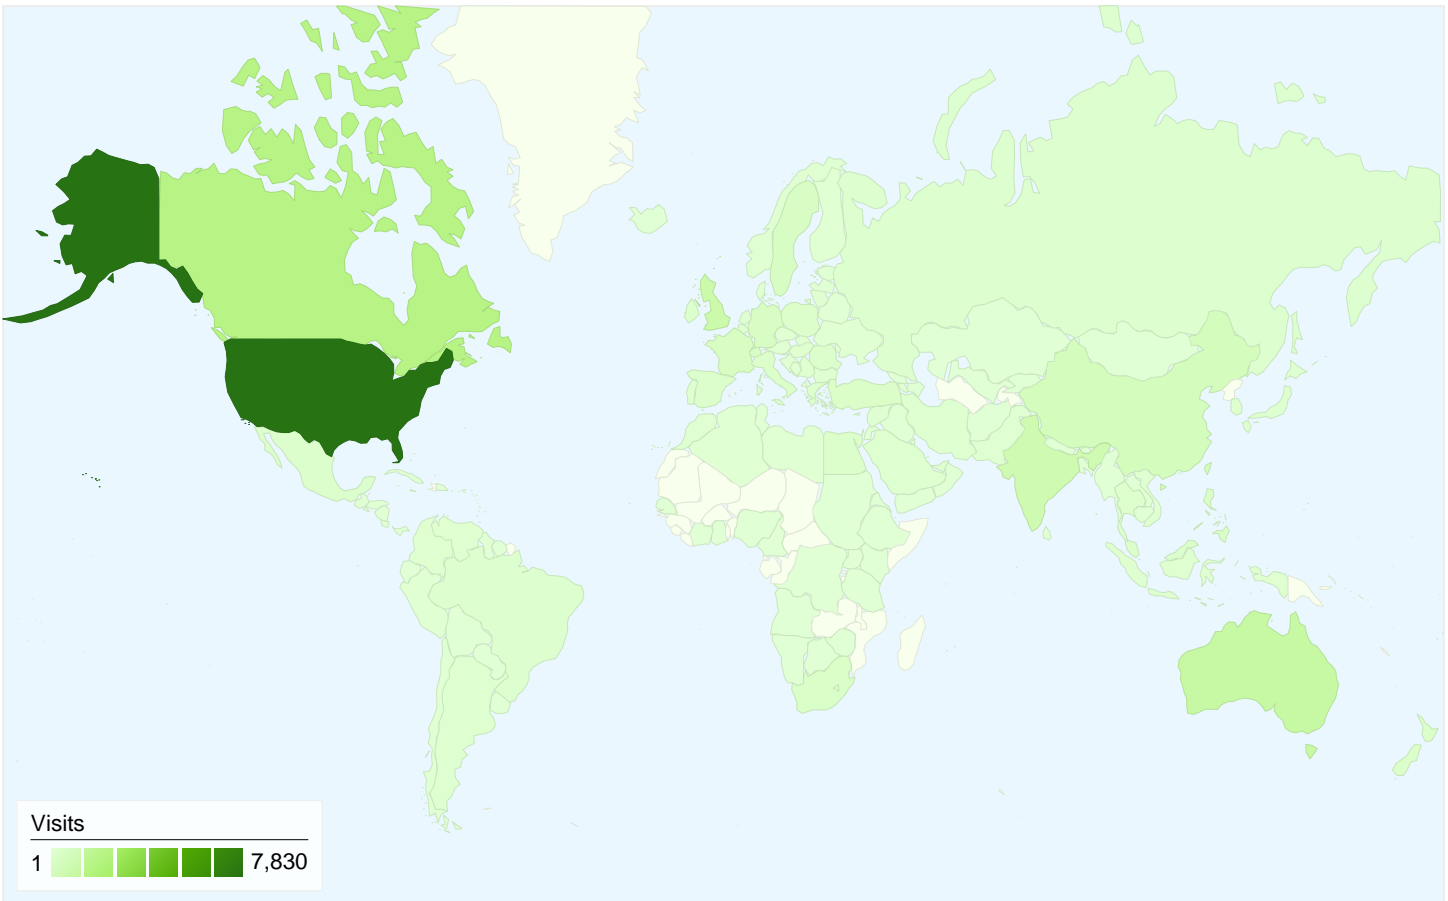

19,988 people visited this site

 **21,640** Visits

 **19,988** Absolute Unique Visitors

 **75,931** Pageviews

 **3.51** Average Pageviews

 **00:02:41** Time on Site

 **47.72%** Bounce Rate

 **92.47%** New Visits

Technical Profile

Browser	Visits	% visits	Connection Speed	Visits	% visits
Internet Explorer	17,552	81.11%	Unknown	7,478	34.56%
Firefox	2,881	13.31%	DSL	6,187	28.59%
Safari	837	3.87%	Cable	4,724	21.83%
Opera	179	0.83%	Dialup	1,404	6.49%
Netscape	113	0.52%	T1	1,306	6.04%

All traffic sources sent a total of 21,640 visits

-  5.63% Direct Traffic
-  4.18% Referring Sites
-  90.19% Search Engines

Top Traffic Sources

Sources	Visits	% visits	Keywords	Visits	% visits
google (cpc)	19,387	89.59%	(content targeting)	10,677	54.71%
(direct) ((none))	1,218	5.63%	tooth implant	3,511	17.99%
implant-danger.com (referral)	267	1.23%	dental implant	2,884	14.78%
actimplant.com (referral)	126	0.58%	nobel biocare	1,181	6.05%
google (organic)	108	0.50%	teeth implant	1,040	5.33%

21,640 visits came from 165 countries/territories

Site Usage

Visits	Pages/Visit	Avg. Time on Site	% New Visits	Bounce Rate	
21,640 % of Site Total: 100.00%	3.51 Site Avg: 3.51 (0.00%)	00:02:41 Site Avg: 00:02:41 (0.00%)	92.47% Site Avg: 92.37% (0.12%)	47.72% Site Avg: 47.72% (0.00%)	
Country/Territory	Visits	Pages/Visit	Avg. Time on Site	% New Visits	Bounce Rate
United States	7,830	3.46	00:02:45	94.04%	45.08%
Canada	1,841	3.58	00:02:46	93.59%	46.71%
Australia	1,109	3.88	00:03:06	91.61%	41.75%
United Kingdom	977	4.20	00:02:52	92.84%	39.30%
India	823	3.70	00:03:25	91.13%	45.57%
China	549	2.04	00:01:03	98.72%	64.66%
France	413	2.73	00:01:56	88.86%	56.17%
Sweden	383	5.08	00:04:00	77.55%	33.94%
Germany	377	3.27	00:02:08	91.25%	48.54%
Switzerland	356	3.78	00:02:08	91.29%	47.47%