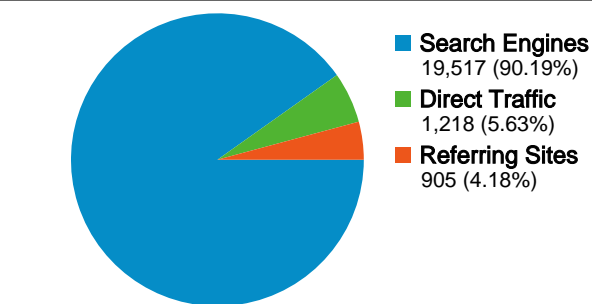

Traffic Sources Overview

Content Overview

Pages	Pageviews	% Pageviews
/index.html	30,140	39.69%
/marketing.html	10,771	14.19%
/definition.html	6,157	8.11%
/evolution.html	4,649	6.12%
/last_minute.html	4,579	6.03%