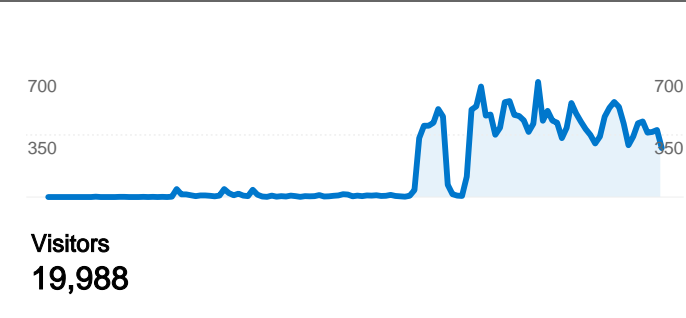

Site Usage

 **21,640** Visits

 **47.72%** Bounce Rate

 **75,931** Pageviews

 **00:02:41** Avg. Time on Site

 **3.51** Pages/Visit

 **92.37%** % New Visits

Visitors Overview

19,988 people visited this site

 **21,640** Visits

 **19,988** Absolute Unique Visitors

 **75,931** Pageviews

 **3.51** Average Pageviews

 **00:02:41** Time on Site

 **47.72%** Bounce Rate

 **92.47%** New Visits

21,640 visits came from 165 countries/territories

Site Usage

Visits	Pages/Visit	Avg. Time on Site	% New Visits	Bounce Rate	
21,640 % of Site Total: 100.00%	3.51 Site Avg: 3.51 (0.00%)	00:02:41 Site Avg: 00:02:41 (0.00%)	92.47% Site Avg: 92.37% (0.12%)	47.72% Site Avg: 47.72% (0.00%)	
Country/Territory	Visits	Pages/Visit	Avg. Time on Site	% New Visits	Bounce Rate
United States	7,830	3.46	00:02:45	94.04%	45.08%
Canada	1,841	3.58	00:02:46	93.59%	46.71%
Australia	1,109	3.88	00:03:06	91.61%	41.75%
United Kingdom	977	4.20	00:02:52	92.84%	39.30%
India	823	3.70	00:03:25	91.13%	45.57%
China	549	2.04	00:01:03	98.72%	64.66%
France	413	2.73	00:01:56	88.86%	56.17%
Sweden	383	5.08	00:04:00	77.55%	33.94%
Germany	377	3.27	00:02:08	91.25%	48.54%
Switzerland	356	3.78	00:02:08	91.29%	47.47%

Pages on this site were viewed a total of 75,931 times

 **75,931** Pageviews

 **53,133** Unique Views

 **47.72%** Bounce Rate

Top Content

Pages	Pageviews	% Pageviews
/index.html	30,140	39.69%
/marketing.html	10,771	14.19%
/definition.html	6,157	8.11%
/evolution.html	4,649	6.12%
/last_minute.html	4,579	6.03%