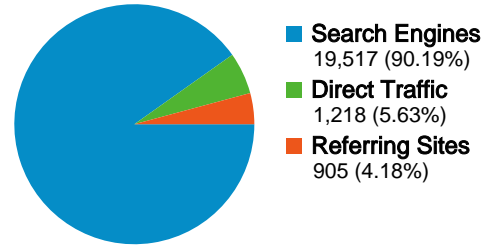

Site Usage

 **21,640** Visits

 **47.72%** Bounce Rate

 **75,931** Pageviews

 **00:02:41** Avg. Time on Site

 **3.51** Pages/Visit

 **92.37%** % New Visits

Visitors Overview

19,988 people visited this site

 **21,640** Visits

 **19,988** Absolute Unique Visitors

 **75,931** Pageviews

 **3.51** Average Pageviews

 **00:02:41** Time on Site

 **47.72%** Bounce Rate

 **92.47%** New Visits

All traffic sources sent a total of 21,640 visits

-  5.63% Direct Traffic
-  4.18% Referring Sites
-  90.19% Search Engines

Top Traffic Sources

Sources	Visits	% visits	Keywords	Visits	% visits
google (cpc)	19,387	89.59%	(content targeting)	10,677	54.71%
(direct) ((none))	1,218	5.63%	tooth implant	3,511	17.99%
implant-danger.com (referral)	267	1.23%	dental implant	2,884	14.78%
actimplant.com (referral)	126	0.58%	nobel biocare	1,181	6.05%
google (organic)	108	0.50%	teeth implant	1,040	5.33%

21,640 visits came from 165 countries/territories

Site Usage

Visits	Pages/Visit	Avg. Time on Site	% New Visits	Bounce Rate	
21,640 % of Site Total: 100.00%	3.51 Site Avg: 3.51 (0.00%)	00:02:41 Site Avg: 00:02:41 (0.00%)	92.47% Site Avg: 92.37% (0.12%)	47.72% Site Avg: 47.72% (0.00%)	
Country/Territory	Visits	Pages/Visit	Avg. Time on Site	% New Visits	Bounce Rate
United States	7,830	3.46	00:02:45	94.04%	45.08%
Canada	1,841	3.58	00:02:46	93.59%	46.71%
Australia	1,109	3.88	00:03:06	91.61%	41.75%
United Kingdom	977	4.20	00:02:52	92.84%	39.30%
India	823	3.70	00:03:25	91.13%	45.57%
China	549	2.04	00:01:03	98.72%	64.66%
France	413	2.73	00:01:56	88.86%	56.17%
Sweden	383	5.08	00:04:00	77.55%	33.94%
Germany	377	3.27	00:02:08	91.25%	48.54%
Switzerland	356	3.78	00:02:08	91.29%	47.47%