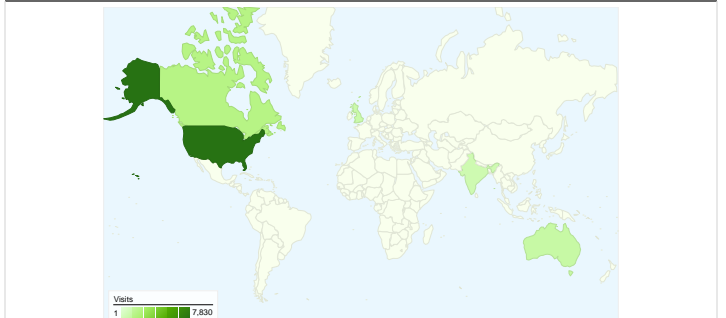

Site Usage

 **21,640** Visits

 **47.72%** Bounce Rate

 **75,931** Pageviews

 **00:02:41** Avg. Time on Site

 **3.51** Pages/Visit

 **92.37%** % New Visits

Visitors Overview

Map Overlay world

Traffic Sources Overview

Content Overview

Pages	Pageviews	% Pageviews
/index.html	30,140	39.69%
/marketing.html	10,771	14.19%
/definition.html	6,157	8.11%
/evolution.html	4,649	6.12%
/last_minute.html	4,579	6.03%

19,988 people visited this site

 **21,640** Visits

 **19,988** Absolute Unique Visitors

 **75,931** Pageviews

 **3.51** Average Pageviews

 **00:02:41** Time on Site

 **47.72%** Bounce Rate

 **92.47%** New Visits

21,640 visits came from 165 countries/territories

Site Usage

Visits	Pages/Visit	Avg. Time on Site	% New Visits	Bounce Rate	
21,640 % of Site Total: 100.00%	3.51 Site Avg: 3.51 (0.00%)	00:02:41 Site Avg: 00:02:41 (0.00%)	92.47% Site Avg: 92.37% (0.12%)	47.72% Site Avg: 47.72% (0.00%)	
Country/Territory	Visits	Pages/Visit	Avg. Time on Site	% New Visits	Bounce Rate
United States	7,830	3.46	00:02:45	94.04%	45.08%
Canada	1,841	3.58	00:02:46	93.59%	46.71%
Australia	1,109	3.88	00:03:06	91.61%	41.75%
United Kingdom	977	4.20	00:02:52	92.84%	39.30%
India	823	3.70	00:03:25	91.13%	45.57%
China	549	2.04	00:01:03	98.72%	64.66%
France	413	2.73	00:01:56	88.86%	56.17%
Sweden	383	5.08	00:04:00	77.55%	33.94%
Germany	377	3.27	00:02:08	91.25%	48.54%
Switzerland	356	3.78	00:02:08	91.29%	47.47%